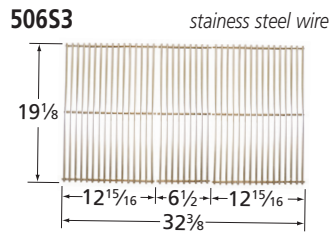

Patio Range

Burner

Cooking Grid

Heat Plates

Repair Parts