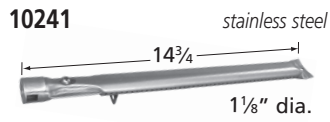

Patio Range

Burner

Cooking Grid

Heat Plates

Repair Parts